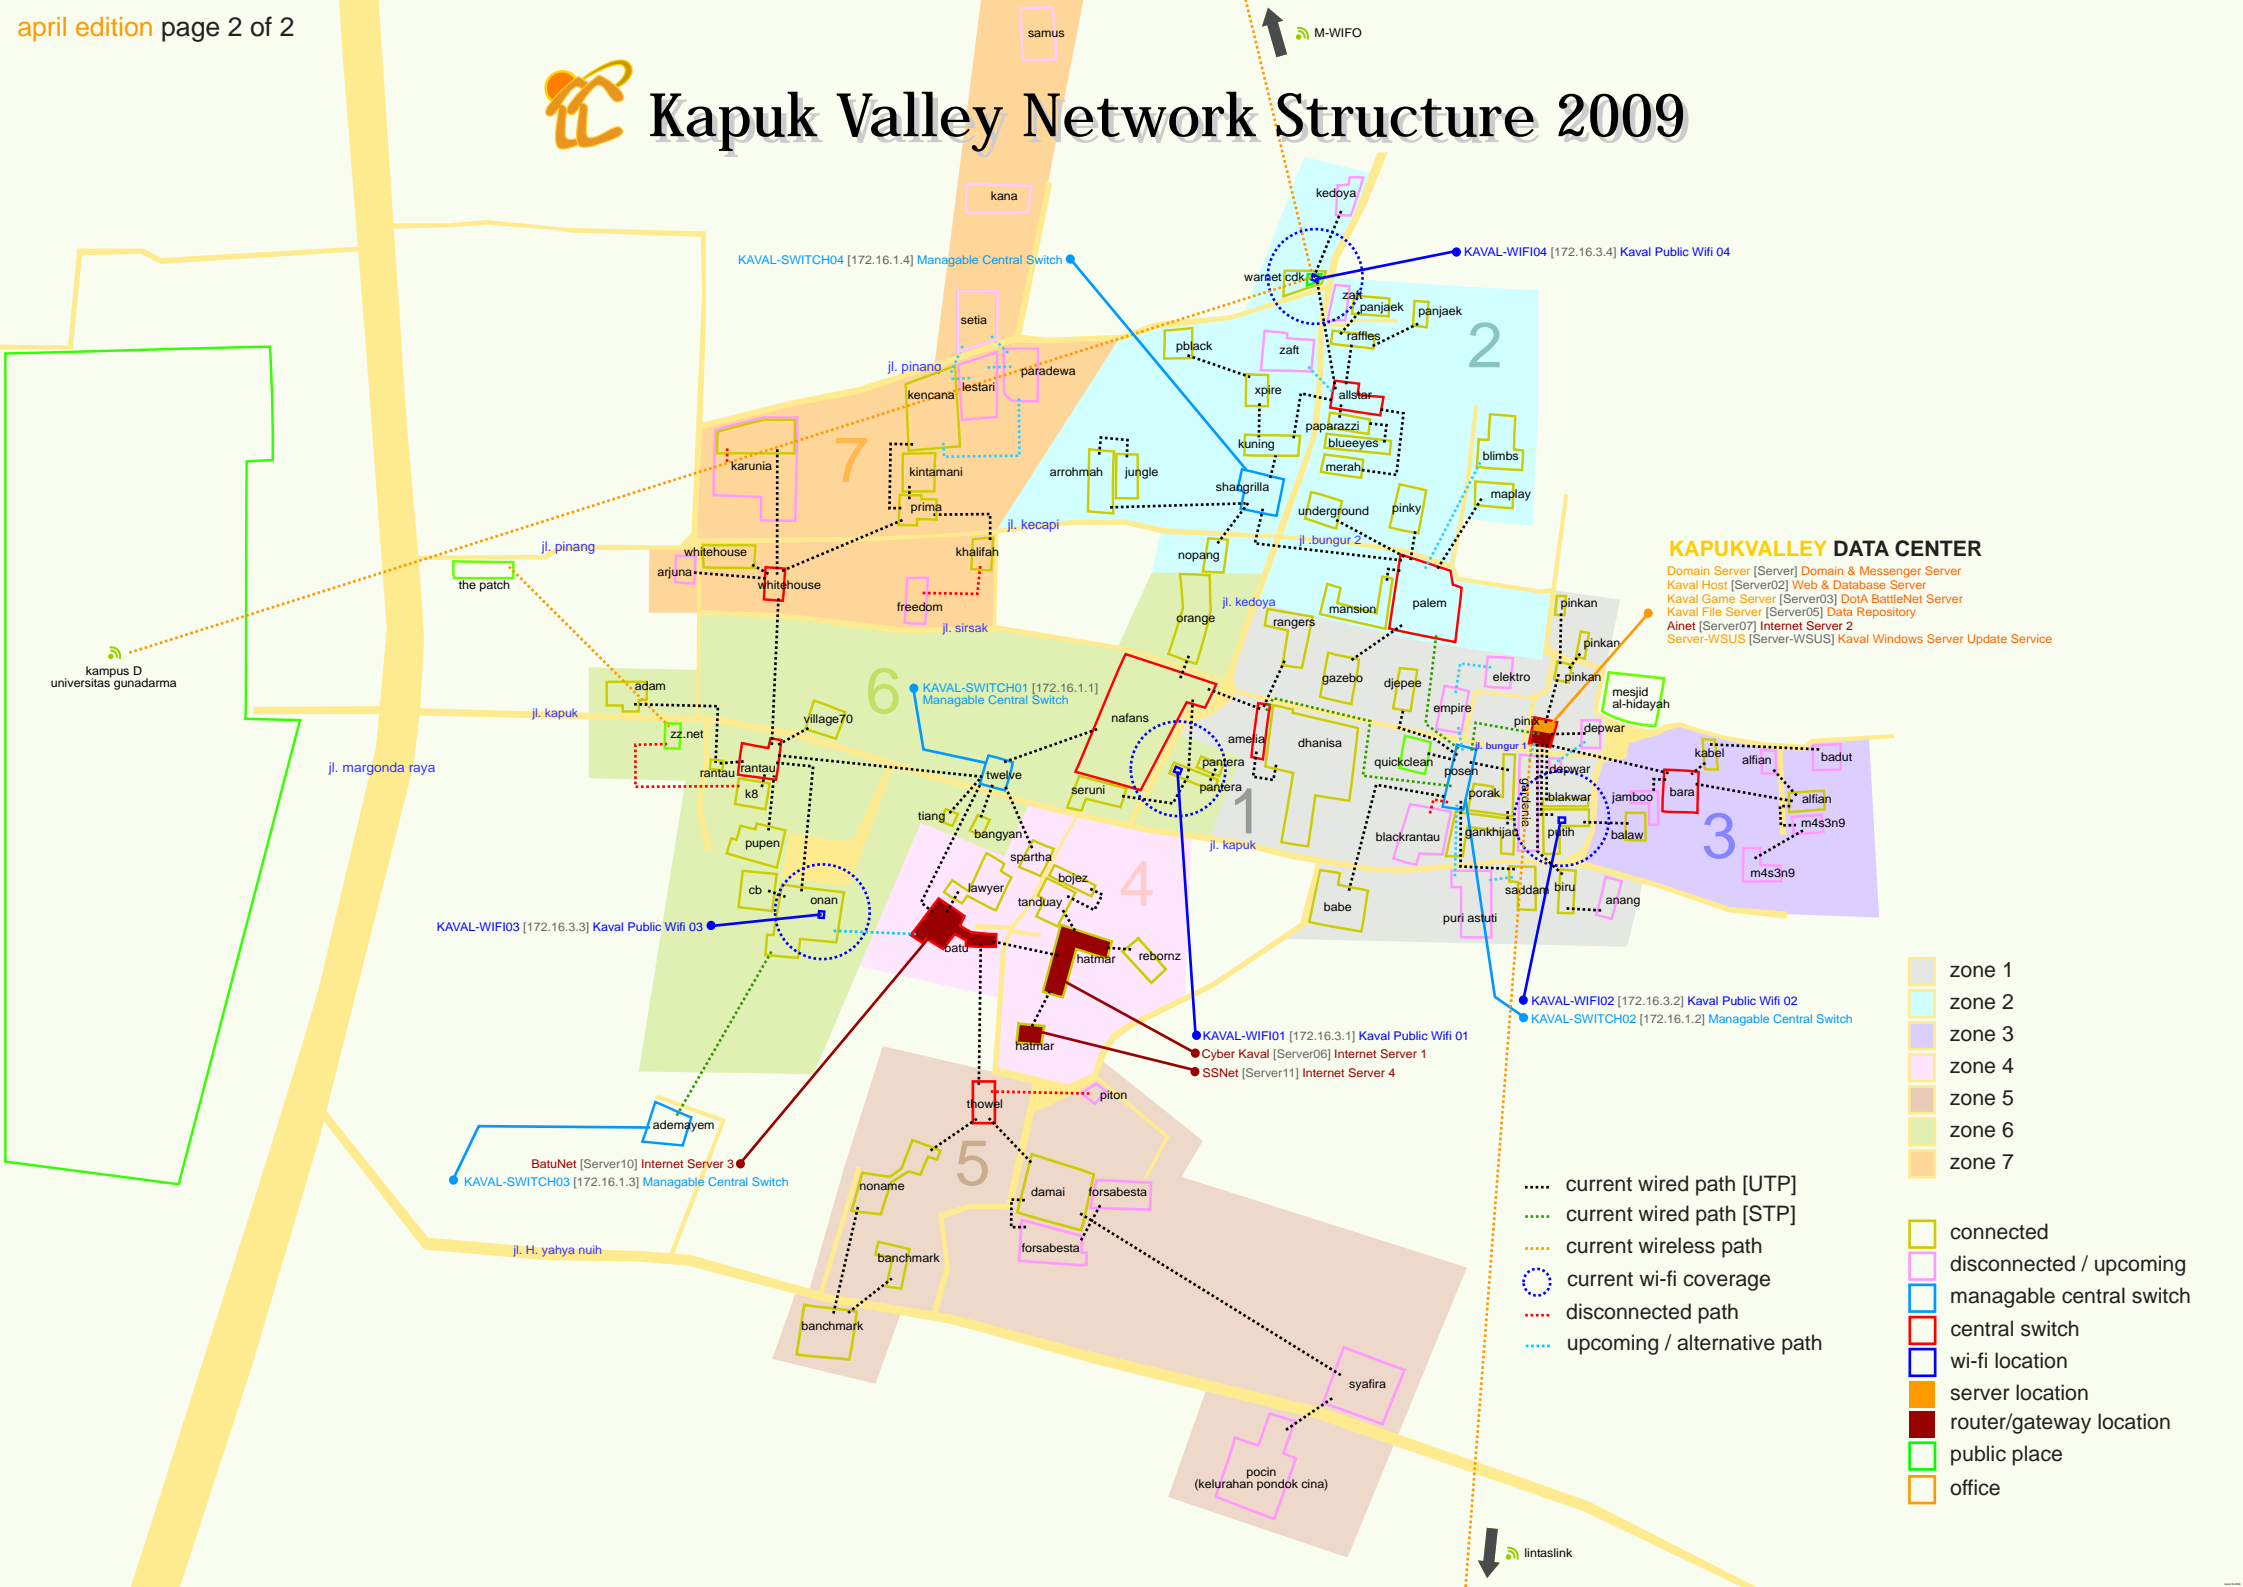

Kapuk Valley Network Map 2009

- connected male workgroup
- disconnected male workgroup
- connected female workgroup
- upcoming female workgroup
- public place
- office

Image © 2008 TerraMetrics
 © 2008 Europa Technologies
 Image © 2008 DigitalGlobe

© 2007 Google™

Kapuk Valley Network Structure 2009

KAPUKVALLEY DATA CENTER
 Domain Server [Server] Domain & Messenger Server
 Kaval Host [Server02] Web & Database Server
 Kaval Game Server [Server03] DotA BattleNet Server
 Kaval File Server [Server05] Data Repository
 Ainet [Server07] Internet Server 2
 Server-WSUS [Server-WSUS] Kaval Windows Server Update Service

- zone 1
- zone 2
- zone 3
- zone 4
- zone 5
- zone 6
- zone 7

- connected
- disconnected / upcoming
- managable central switch
- central switch
- wi-fi location
- server location
- router/gateway location
- public place
- office

- current wired path [UTP]
- current wired path [STP]
- current wireless path
- current wi-fi coverage
- disconnected path
- upcoming / alternative path