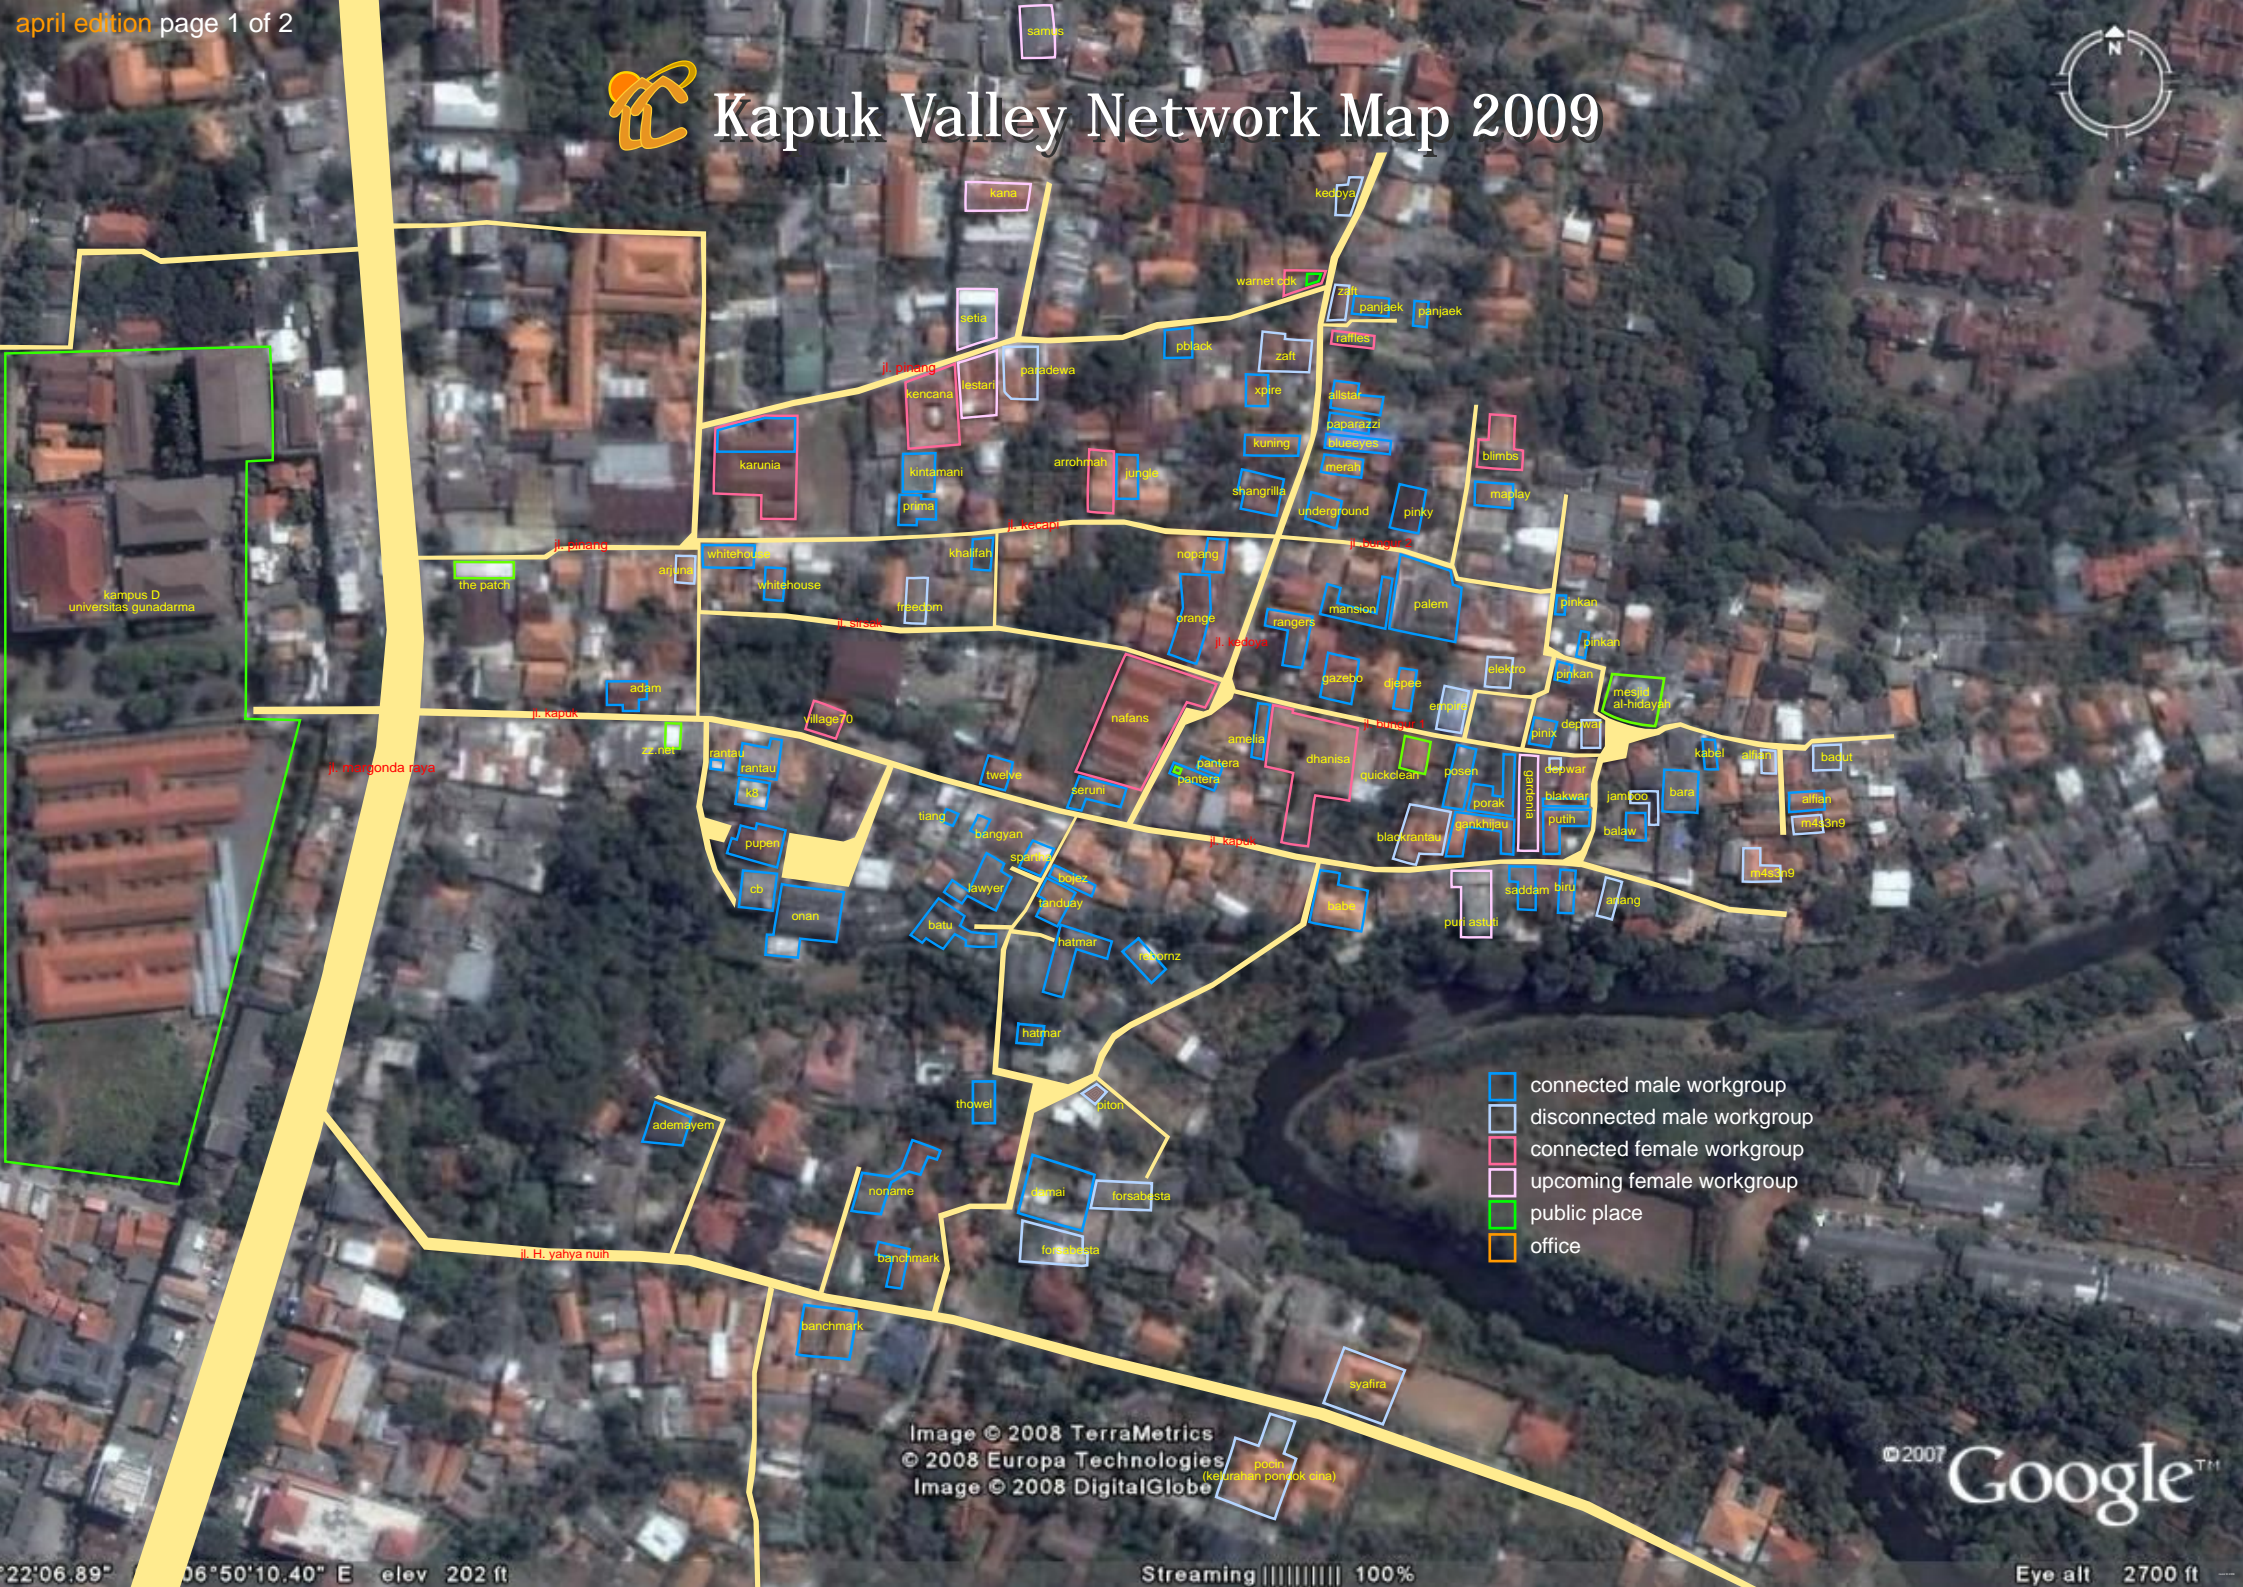

Kapuk Valley Network Map 2009

- connected male workgroup
- disconnected male workgroup
- connected female workgroup
- upcoming female workgroup
- public place
- office

Image © 2008 TerraMetrics
 © 2008 Europa Technologies
 Image © 2008 DigitalGlobe

- zone 1
- zone 2
- zone 3
- zone 4
- zone 5
- zone 6
- zone 7

- connected
- disconnected / upcoming
- managable central switch
- central switch
- wi-fi location
- server location
- router/gateway location
- public place
- office

- current wired path [UTP]
- current wired path [STP]
- current wireless path
- current wi-fi coverage
- disconnected path
- upcoming / alternative path